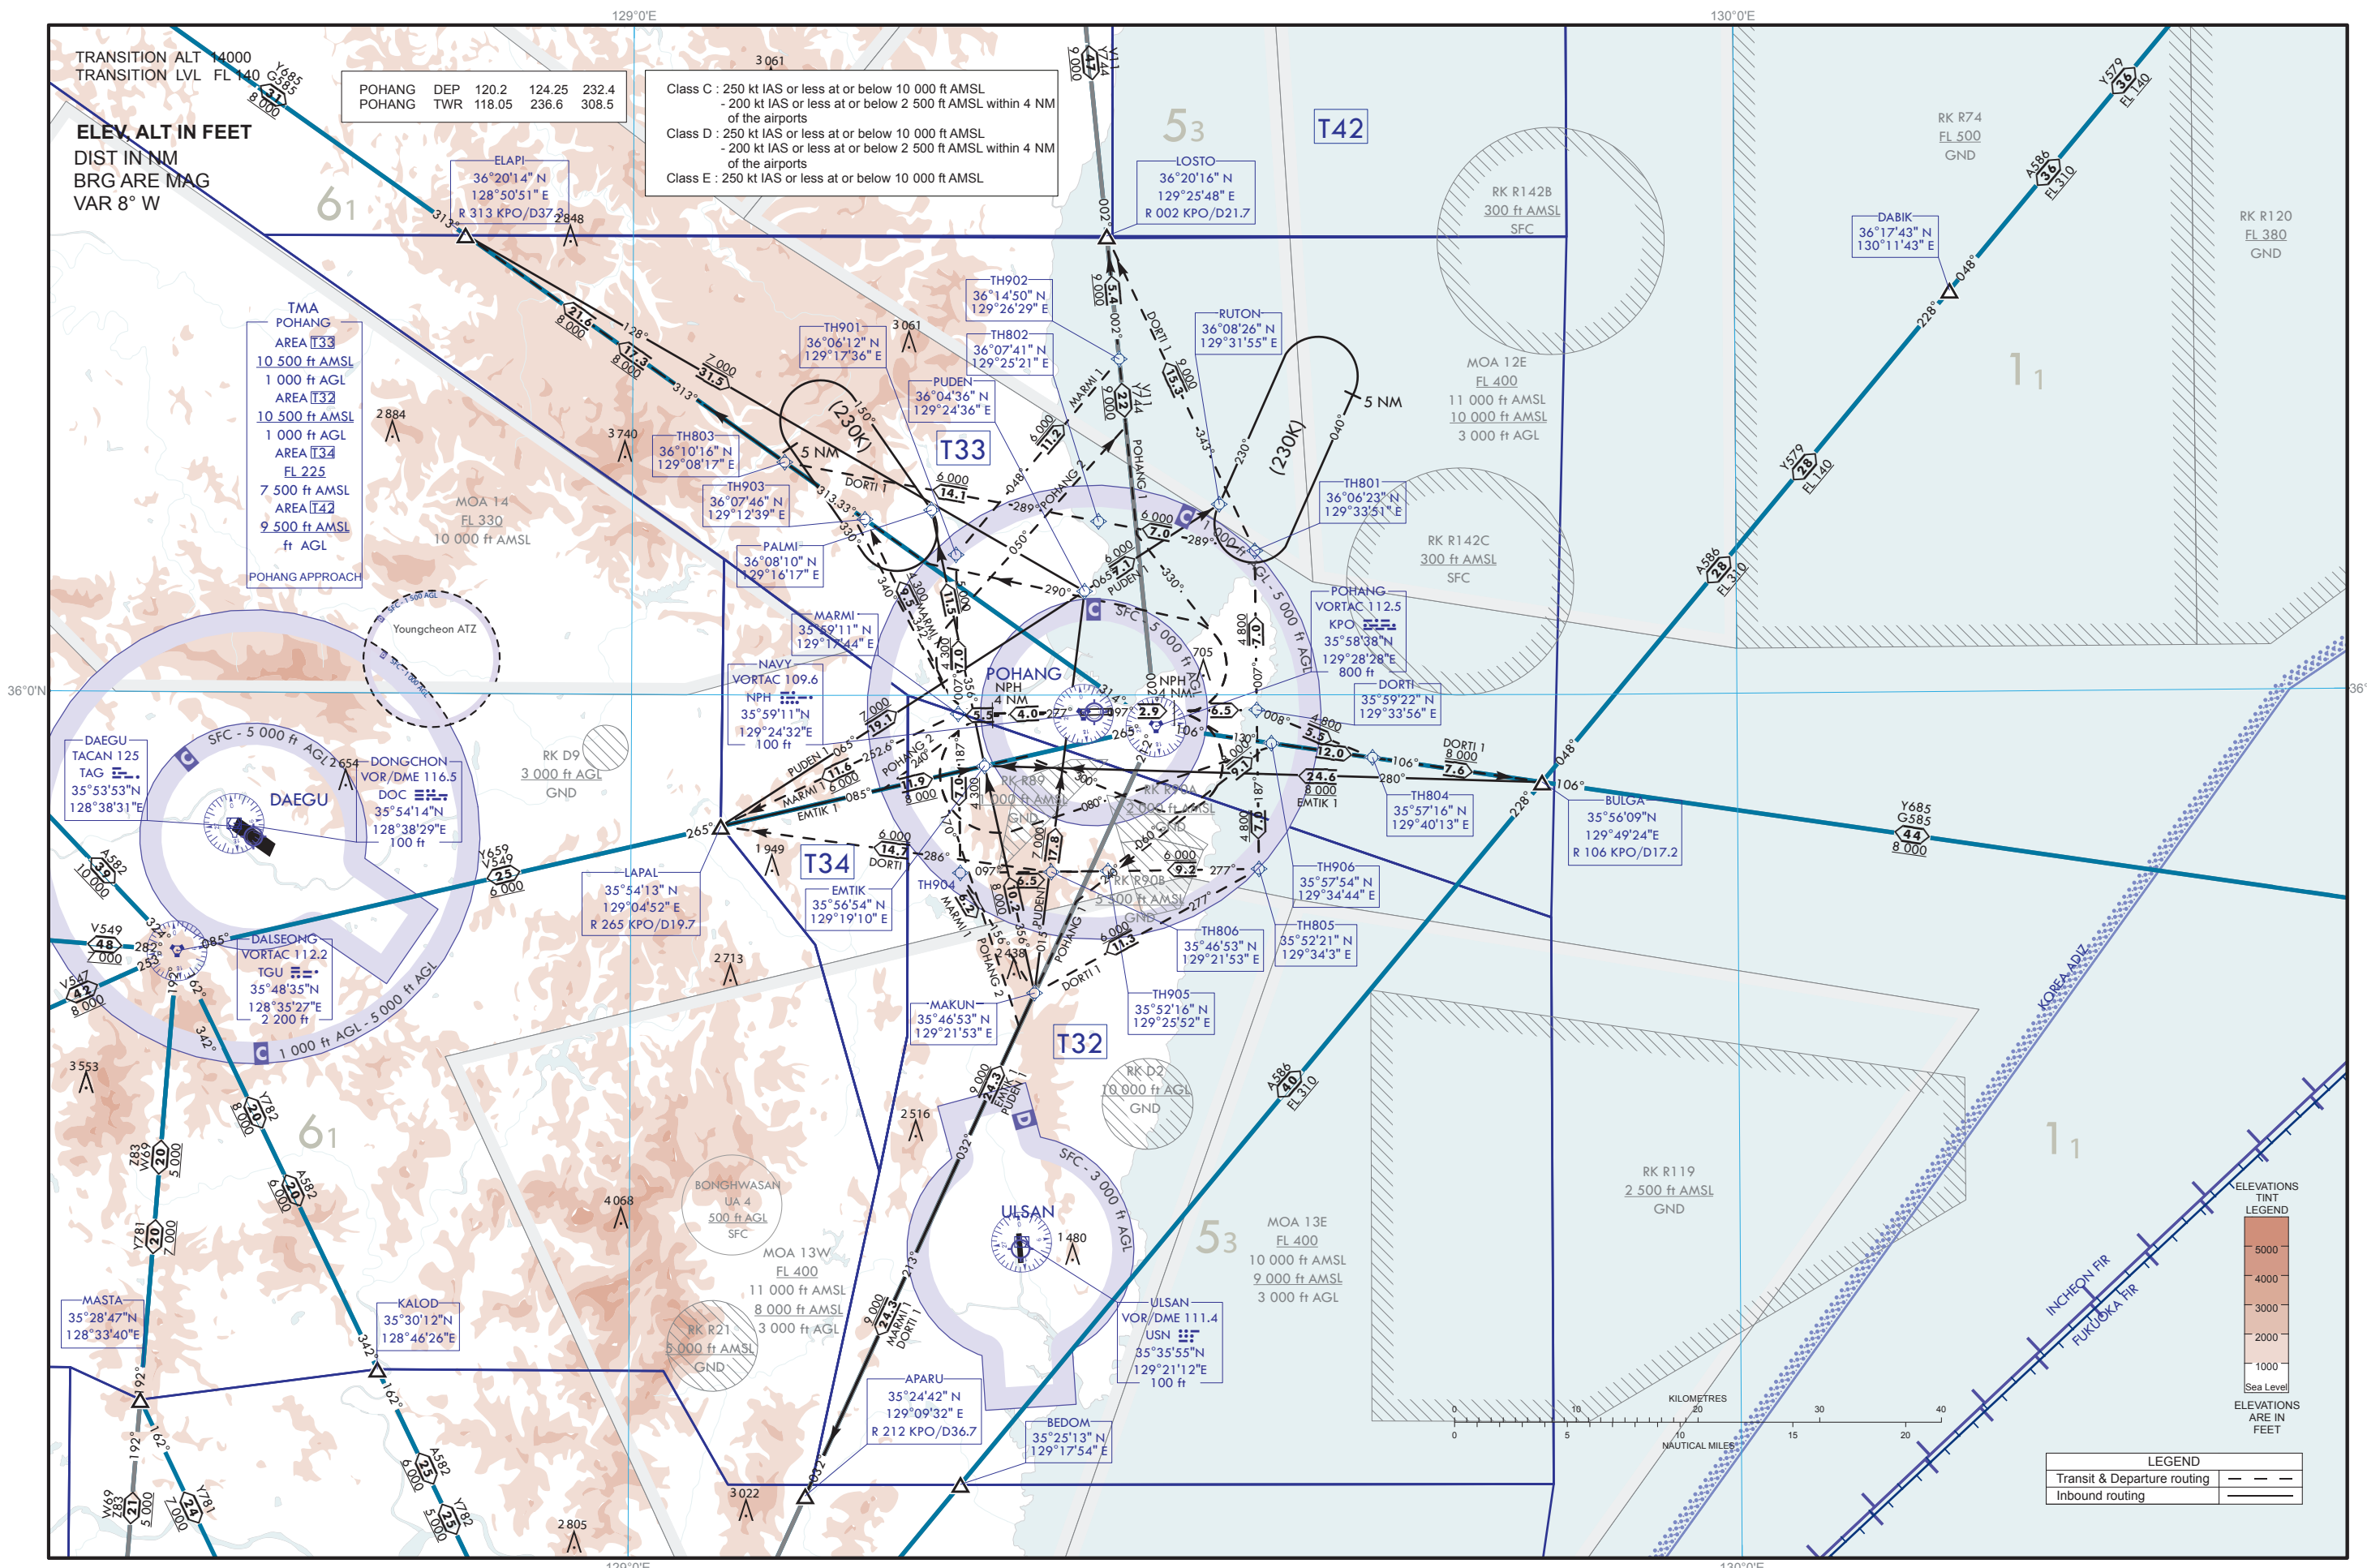

AREA CHART - ICAO

TMA POHANG(Pohang Airport)

Change : Information of fix name.

PUBLISHED BY THE OFFICE OF CIVIL AVIATION, MINISTRY OF LAND, INFRASTRUCTURE AND TRANSPORT, REPUBLIC OF KOREA

OFFICE OF CIVIL AVIATION

AIRAC AIP AMDT 11/19
Effective : 1600UTC 4 DEC 2019